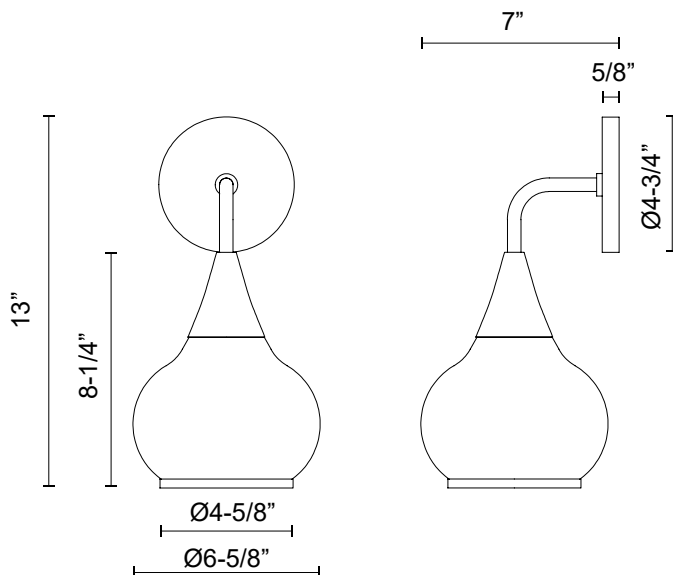

alora mood

P. 1.855.855.8926

CANADA: 19054 28TH Avenue Surrey - BC V3Z 6M3

USA: 3035 E. Lone Mountain Rd - Las Vegas, NV, 89081

HAZEL WV524006

FIXTURE DIMENSIONS	W6-5/8" x H13" x E7"
HEIGHT FROM CENTER	10-5/8"
EXTENSION	7"
LAMP TYPE	E26
MAX WATTAGE	60W
BULB QTY	1
BULBS INCLUDED	No
VOLTAGE	120V
GLASS DETAILS	Clear Glass or Opal Glass
MATERIAL	Aluminum; Glass; Steel;
INSTALL OPTIONS	Up/Down; Wall;
LOCATION	Damp
CANOPY DIMENSIONS	D4-3/4" x E5/8"
BRAND	Alora Mood

[D - Diameter, L - Length, W - Width, H - Height, E - Extension]

AVAILABLE FINISHES:

*For complete warranty terms, please visit: www.aloralighting.com/warranty

WWW.ALORAMOOD.COM